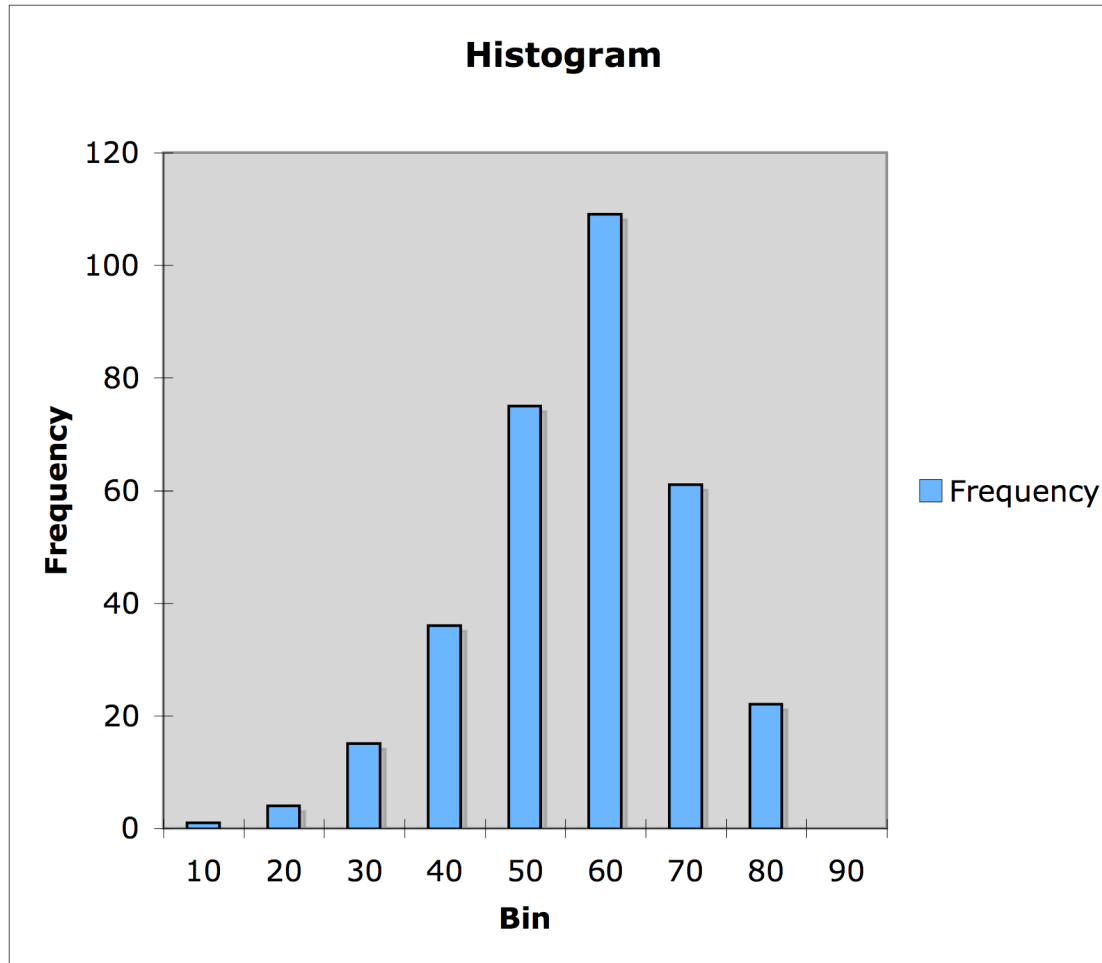

Exam 2 Results

Median: 63

Average: 61.9

Std dev: 13.1

Grade ranges (approx):

76-90 A 70-75 AB 61-69 B 55-60 BC 40-54 C <40 D